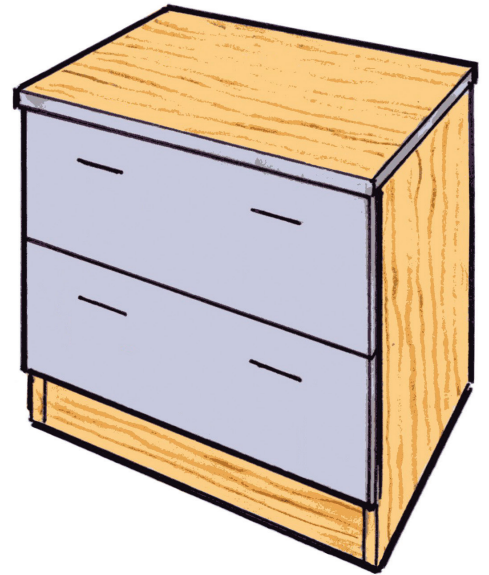

6 Storage Units

Modular Pedestals, Files, Cabinets,
and Bookcases

Please add
our 2011
8% price
increase
to the prices listed

Model	Item #	Description D x W x H	2000 Series price
 ¾ Drawer Pedestal	2MP01	19" x 15½" x 19" Hanging drawer pedestal with one box drawer and one file drawer.	190
	IL	For pedestal lock add IL to model number.	40
 Full Drawer Pedestal - Box/File	2MP0219	19" x 15½" x 27¾" Structural drawer pedestal with two box drawers and one file drawer , for use under work surface.	362
	2MP0224	24" x 15½" x 27¾" Structural drawer pedestal with two box drawers and one file drawer , for use under work surface.	397
 Full Drawer Pedestal - File/File	2MP0319	19" x 15½" x 27¾" Structural drawer pedestal with two file drawers , for use under work surface.	362
	2MP0324	24" x 15½" x 27¾" Structural drawer pedestal with two file drawers , for use under work surface.	397
 Mobile Drawer Pedestals	2MP02C	19" x 15½" x 27½" Mobile drawer pedestal with two box drawers and one file drawer .	498
	2MP03C	19" x 15½" x 27½" Mobile drawer pedestal with two file drawers .	498
	PL	For pedestal lock add PL to model number.	65

Model	Item #	Description D x W x H	2000 Series price
-------	--------	-----------------------	-------------------

Two Door Cabinets

2HDC2436T

24" x 36" x 29" Two door storage cabinet with top. One adjustable shelf included.